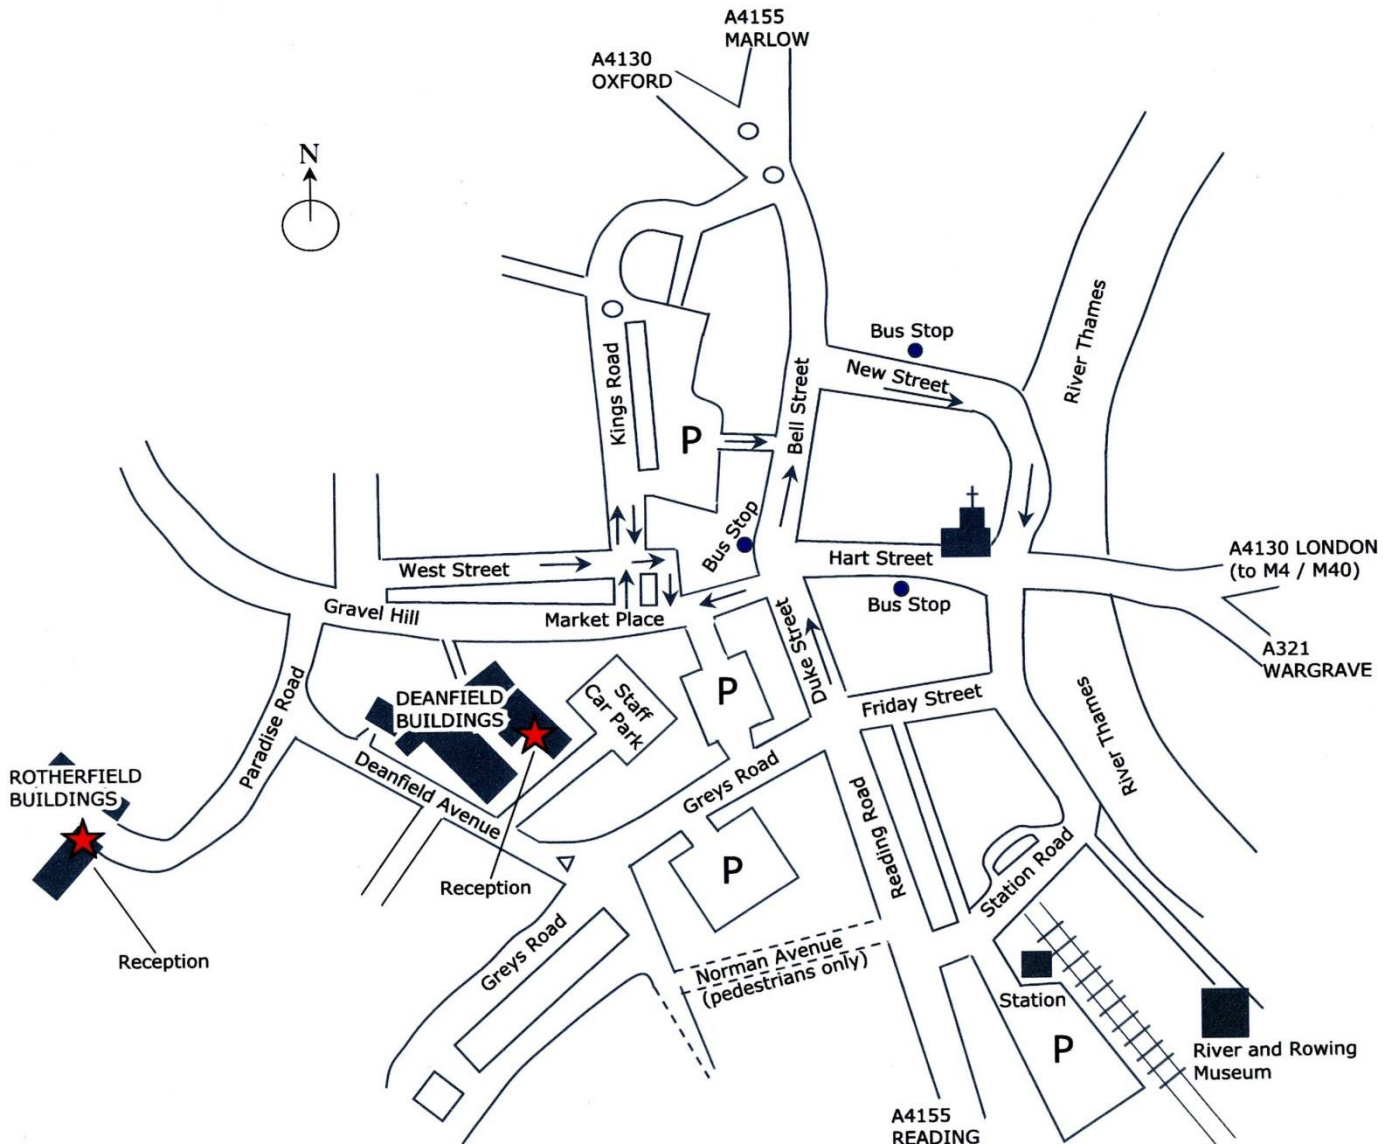

Where to find us in Henley-on-Thames

Parking at our Deanfield site

Parking is very limited at our Deanfield site. We advise the use of car parks in the town centre, just a short walk from the College. The nearest ones are located off of Greys Road and Market Place, King's Road and Goodall Close. If you have a disability or access requirements please contact us in advance of your visit.

Parking at our Rotherfield site

There is some visitor parking at our Rotherfield site. Access to the site is barrier controlled before 5.00pm; please press the intercom button for the barrier to be raised.